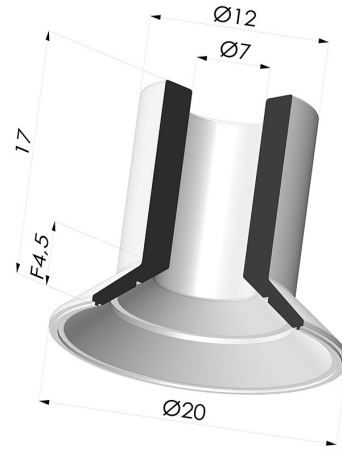

TECHNICAL INFORMATION

Range :	Suction cup
Category :	Plates
Series :	7
Height (in mm) :	17
Shape :	Plate
Contact lip diameter :	20 mm
inner barrel diameter :	7 mm
Number of bellows :	0.5 Bellows
Horizontal force :	13.5 N
Vertical force :	7 N
Arrow :	4.5 mm

Variants:

Variant reference:
73A 20CN A

- Color: Brown FDA food certified
- Matter: Natural rubber
- Shore Hardness: SH35

Variant reference:
73A 20PARA A

- Color: Black
- Matter: Natural rubber
- Shore Hardness: SH40

Variant reference:
73A 20SLT A

- Color: Translucent
- CE food certified
- Matter: Silicone
- Shore Hardness: SH40

Variant reference:
73A 20NI A

- Color: Black
- Matter: Nitrile
- Shore Hardness: SH50

Related products:

Separable Female Fitting G1/8"

Product reference: F18C12L22.5

Separable Male Fitting G1/8"

Product reference: M18C12L22.5

Separable Male Fitting M5

Product reference: M5C12