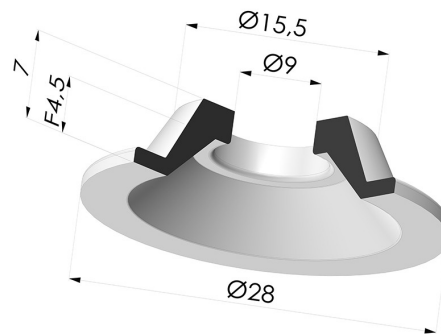

**TECHNICAL INFORMATION**

<b>Range :</b>	Suction cup
<b>Category :</b>	Plates
<b>Series :</b>	7
<b>Height (in mm) :</b>	7
<b>Shape :</b>	Plate
<b>Contact lip diameter :</b>	28 mm
<b>inner barrel diameter :</b>	9 mm
<b>Number of bellows :</b>	0.5 Bellows
<b>Horizontal force :</b>	28 N
<b>Vertical force :</b>	14 N
<b>Arrow :</b>	4.5 mm

**Variants:**

Variant reference:

**73A 28SLG A**

- Color: Gray
- Matter: Silicone
- Shore Hardness: SH80

Variant reference:

**73A 28SLB A**

- Color: White
- FDA and CE food-grade certified
- Matter: Silicone
- Shore Hardness: SH40