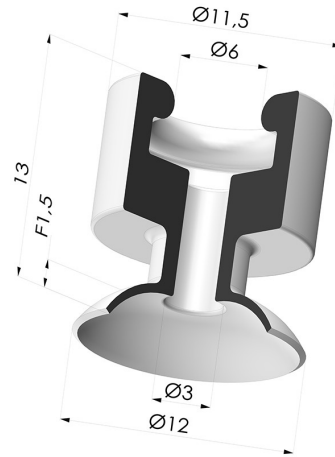

**TECHNICAL INFORMATION**

<b>Range :</b>	Suction cup
<b>Category :</b>	Plates
<b>Series :</b>	7PH
<b>Height (in mm) :</b>	13
<b>Shape :</b>	Plate
<b>Contact lip diameter :</b>	12 mm
<b>Top diameter :</b>	6 mm
<b>inner barrel diameter :</b>	6 mm
<b>Number of bellows :</b>	0.5 Bellows
<b>Horizontal force :</b>	5 N
<b>Vertical force :</b>	2.5 N
<b>Arrow :</b>	1.5 mm

**Variants:**

Variant reference:

**7PH 12NRR A**

- Color: Red
- Matter: Natural rubber
- Shore Hardness: SH60

**Related products:**

**Separable Male Fitting G1/8"**

Product reference: 9P18