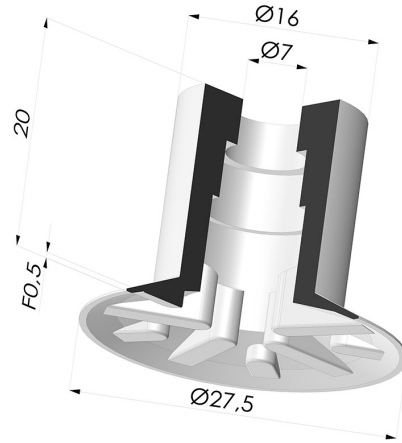

**TECHNICAL INFORMATION**

<b>Range :</b>	Suction cup
<b>Category :</b>	Plates
<b>Series :</b>	7
<b>Height (in mm) :</b>	20
<b>Shape :</b>	Plate
<b>Contact lip diameter :</b>	27 mm
<b>Top diameter :</b>	7 mm
<b>inner barrel diameter :</b>	7 mm
<b>Number of bellows :</b>	0.5 Bellows
<b>Horizontal force :</b>	27 N
<b>Vertical force :</b>	13.5 N
<b>Arrow :</b>	0.5 mm

**Variants:**

Variant reference:

**74 27NI A**

- Color: Black
- Matter: Nitrile
- Shore Hardness: SH50