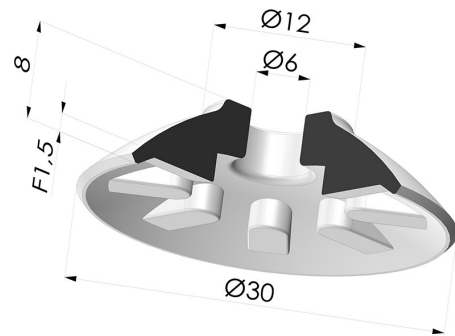

TECHNICAL INFORMATION

Range :	Suction cup
Category :	Plates
Series :	7
Height (in mm) :	8
Shape :	Plate
Contact lip diameter :	30 mm
inner barrel diameter :	6 mm
Number of bellows :	0.5 Bellows
Horizontal force :	30 N
Vertical force :	15 N
Arrow :	1.5 mm

Variants:

Variant reference:

74 30CN A

- Color: Green
- Matter: Natural rubber
- Shore Hardness: SH40

Variant reference:

74 30NR A

- Color: Gray
- Matter: Natural rubber
- Shore Hardness: SH50