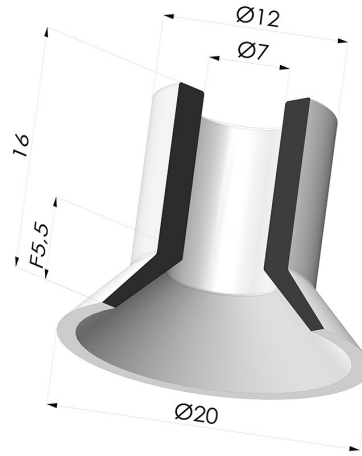

TECHNICAL INFORMATION

Range :	Suction cup
Category :	Plates
Series :	7
Height (in mm) :	16
Shape :	Plate
Contact lip diameter :	20 mm
inner barrel diameter :	7 mm
Number of bellows :	0.5 Bellows
Horizontal force :	14.5 N
Vertical force :	7 N
Arrow :	5.5 mm

Variants:

Variant reference:
75 20CN A

- Color: Brown FDA food certified
- Matter: Natural rubber
- Shore Hardness: SH35

Variant reference:
75 20NI A

- Color: Black
- Matter: Nitrile
- Shore Hardness: SH50

Variant reference:
75 20SLT A

- Color: Translucent
- CE food certified
- Matter: Silicone
- Shore Hardness: SH60

Related products:

Separable Female Fitting G1/8"

Product reference: F18C12L22.5

Separable Male Fitting G1/8"

Product reference: M18C12L22.5

Separable Male Fitting M5

Product reference: M5C12