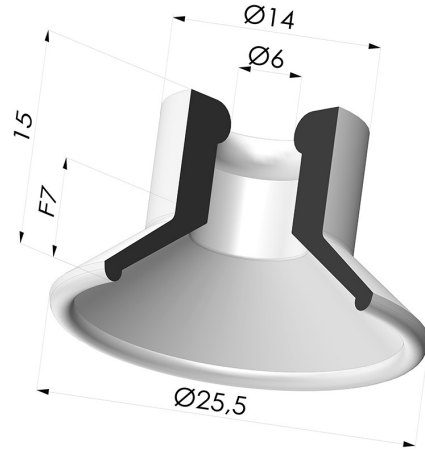

**TECHNICAL INFORMATION**

**Range :** Suction cup  
**Category :** Plates  
**Series :** 7  
**Height (in mm) :** 15  
**Shape :** Plate  
**Contact lip diameter :** 25.5 mm  
**inner barrel diameter :** 6 mm  
**Number of bellows :** 0.5 Bellows  
**Horizontal force :** 20 N  
**Vertical force :** 10 N  
**Arrow :** 7 mm

**Variants:**

Variant reference:

**75 25CN A**

- Color: Green
- Matter: Natural rubber
- Shore Hardness: SH40

Variant reference:

**75 25SLT A**

- Color: Translucent
- CE food certified
- Matter: Silicone
- Shore Hardness: SH60

Variant reference:

**75 25NR A**

- Color: Gray
- Matter: Natural rubber
- Shore Hardness: SH50

**Related products:**

**Separable Male Fitting M5**

Product reference: M5C12