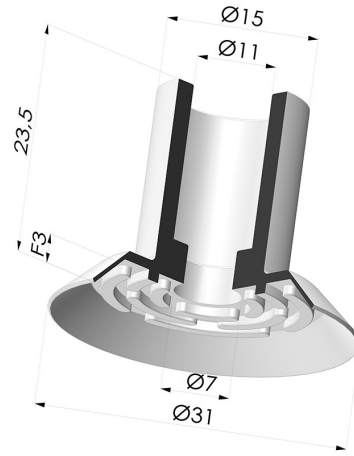

TECHNICAL INFORMATION

Range : Suction cup
Category : Plates
Series : 7
Height (in mm) : 23.5
Shape : Plate
Contact lip diameter : 31 mm
inner barrel diameter : 11 mm
Number of bellows : 0.5 Bellows
Horizontal force : 33.5 N
Vertical force : 17 N
Arrow : 3 mm

Variants:

Variant reference:

75 30NI A

- Color: Black
- Matter: Nitrile
- Shore Hardness: SH60

Variant reference:

75 30PARA A

- Color: Black
- Matter: Natural rubber
- Shore Hardness: SH45

Variant reference:

75 30SLT A

- Color: Translucent
- CE food certified
- Matter: Silicone
- Shore Hardness: SH45