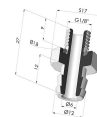

**TECHNICAL INFORMATION**

- Range :** Suction cup  
**Category :** Plates  
**Series :** 7  
**Height (in mm) :** 23.5  
**Shape :** Plate  
**Contact lip diameter :** 31 mm  
**inner barrel diameter :** 11 mm  
**Number of bellows :** 0.5 Bellows  
**Horizontal force :** 33.5 N  
**Vertical force :** 17 N  
**Arrow :** 3 mm

**75 30SLT A**

- Color: Translucent
- CE food certified
- Matter: Silicone
- Shore Hardness: SH45

**Related products:**

**Separable Female Fitting G1/4"**

Product reference: D

**Separable Male Fitting G1/4"**

Product reference: E

**Separable Female Fitting G1/8"**

Product reference: H

**Separable Male Fitting G1/8"**

Product reference: I

**Separable Male Fitting M6**

Product reference: M6C17