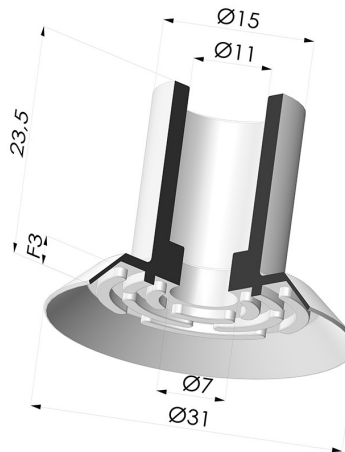

**TECHNICAL INFORMATION**

- Range :** Suction cup  
**Category :** Plates  
**Series :** 7  
**Height (in mm) :** 23.5  
**Shape :** Plate  
**Contact lip diameter :** 31 mm  
**inner barrel diameter :** 11 mm  
**Number of bellows :** 0.5 Bellows  
**Horizontal force :** 33.5 N  
**Vertical force :** 17 N  
**Arrow :** 3 mm

**Variants:**

Variant reference:

**75 30NI A**

- Color: Black
- Matter: Nitrile
- Shore Hardness: SH60

Variant reference:

**75 30PARA A**

- Color: Black
- Matter: Natural rubber
- Shore Hardness: SH45

Variant reference:

**75 30SLT A**

- Color: Translucent
- CE food certified
- Matter: Silicone
- Shore Hardness: SH45

**Related products:**

**Separable Female Fitting G1/4"**

Product reference: D

**Separable Male Fitting G1/4"**

Product reference: E

**Separable Female Fitting G1/8"**

Product reference: H

**Separable Male Fitting G1/8"**

Product reference: I

**Separable Male Fitting M6**

Product reference: M6C17