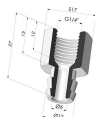

**TECHNICAL INFORMATION**

- Range :** Suction cup  
**Category :** Plates  
**Series :** 7  
**Height (in mm) :** 23.5  
**Shape :** Plate  
**Contact lip diameter :** 31 mm  
**inner barrel diameter :** 11 mm  
**Number of bellows :** 0.5 Bellows  
**Horizontal force :** 33.5 N  
**Vertical force :** 17 N  
**Arrow :** 3 mm

**Variants:**

Variant reference:

**75 30NI A**

- Color: Black
- Matter: Nitrile
- Shore Hardness: SH60

Variant reference:

**75 30PARA A**

- Color: Black
- Matter: Natural rubber
- Shore Hardness: SH45

Variant reference:

**75 30SLT A**

- Color: Translucent
- CE food certified
- Matter: Silicone
- Shore Hardness: SH45

**Related products:**

**Separable Female Fitting G1/4"**

Product reference: D

**Separable Male Fitting G1/4"**

Product reference: E

**Separable Female Fitting G1/8"**

Product reference: H

**Separable Male Fitting G1/8"**

Product reference: I

**Separable Male Fitting M6**

Product reference: M6C17