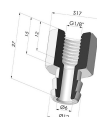

**TECHNICAL INFORMATION**

- Range :** Suction cup  
**Category :** Plates  
**Series :** 7  
**Height (in mm) :** 23.5  
**Shape :** Plate  
**Contact lip diameter :** 31 mm  
**inner barrel diameter :** 11 mm  
**Number of bellows :** 0.5 Bellows  
**Horizontal force :** 33.5 N  
**Vertical force :** 17 N  
**Arrow :** 3 mm

**75 30SLT A**

- Color: Translucent
- CE food certified
- Matter: Silicone
- Shore Hardness: SH45

**Related products:**

**Separable Female Fitting G1/4"**

Product reference: D

**Separable Male Fitting G1/4"**

Product reference: E

**Separable Female Fitting G1/8"**

Product reference: H

**Separable Male Fitting G1/8"**

Product reference: I

**Separable Male Fitting M6**

Product reference: M6C17