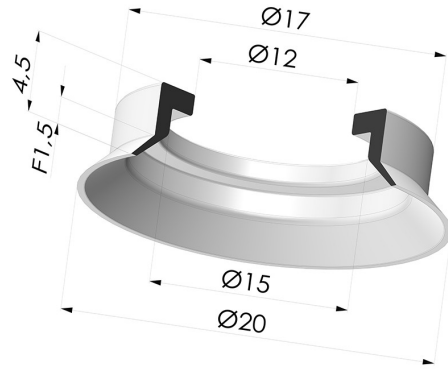

TECHNICAL INFORMATION

Range :	Suction cup
Category :	Plates
Series :	7
Height (in mm) :	4.5
Shape :	Plate
Contact lip diameter :	20 mm
inner barrel diameter :	12 mm
Number of bellows :	0.5 Bellows
Horizontal force :	14.5 N
Vertical force :	7 N
Arrow :	1.5 mm

Variants:

Variant reference:
76A 22NI A SH40

- Color: Black
- Matter: Nitrile
- Shore Hardness: SH40

Variant reference:
76A 22SLB A SH40

- Color: White
- FDA and CE food-grade certified
- Matter: Silicone
- Shore Hardness: SH40