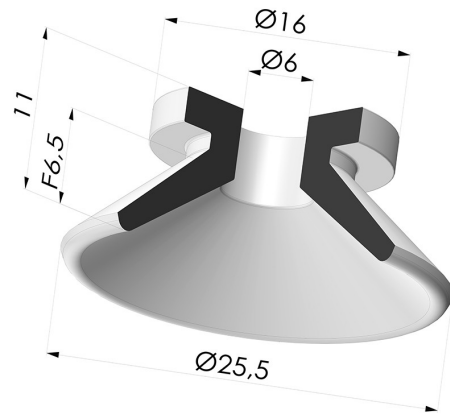

TECHNICAL INFORMATION

| | |
|--------------------------------|-------------|
| Range : | Suction cup |
| Category : | Plates |
| Series : | 7 |
| Height (in mm) : | 11 |
| Shape : | Plate |
| Contact lip diameter : | 25.5 mm |
| inner barrel diameter : | 6 mm |
| Number of bellows : | 0.5 Bellows |
| Horizontal force : | 20 N |
| Vertical force : | 10 N |
| Arrow : | 6.5 mm |

Variants:

Variant reference:

79 25CN A

- Color: Brown
- Matter: Natural rubber
- Shore Hardness: SH40

Variant reference:

79 25SLT A

- Color: Translucent
- CE food certified
- Matter: Silicone
- Shore Hardness: SH60