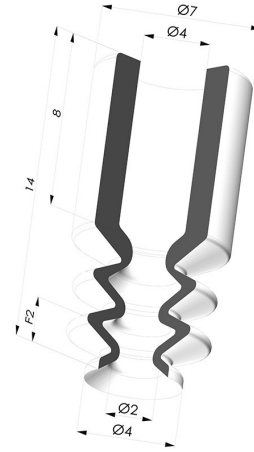

TECHNICAL INFORMATION

Range :	Suction cup
Category :	With bellows
Series :	8
Height (in mm) :	14
Shape :	2.5 Bellows
Contact lip diameter :	4 mm
inner barrel diameter :	4 mm
Number of bellows :	2.5 Bellows
Horizontal force :	1 N
Vertical force :	0.5 N
Arrow :	2 mm

Variants:

Variant reference:
8 04SLT A

- Color: Translucent
- CE food certified
- Matter: Silicone

Variant reference:
8 04SLV A

- Color: Green food certification CE
- Matter: Silicone
- Shore Hardness: SH40

Variant reference:
8 04NI A

- Color: Black
- Matter: Nitrile
- Shore Hardness: SH50

Related products:

Separable Male Fitting M5

Product reference: M5C8L13