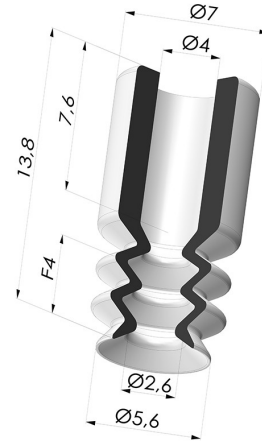

TECHNICAL INFORMATION

Range :	Suction cup
Category :	With bellows
Series :	8
Height (in mm) :	14
Shape :	2.5 Bellows
Contact lip diameter :	5.6 mm
inner barrel diameter :	4 mm
Number of bellows :	2.5 Bellows
Horizontal force :	1 N
Vertical force :	0.5 N
Arrow :	4 mm

Variants:

Variant reference:
8 05SLT A

- Color: Translucent
- CE food certified
- Matter: Silicone
- Shore Hardness: SH60

Variant reference:
8 05SLV A

- Color: Green food certification CE
- Matter: Silicone
- Shore Hardness: SH60

Variant reference:
8 05NI A

- Color: Black
- Matter: Nitrile
- Shore Hardness: SH50

Related products:

Separable Male Fitting M5

Product reference: M5C8L13