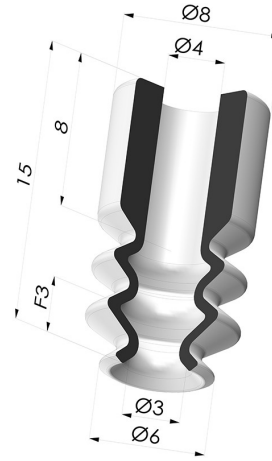

TECHNICAL INFORMATION

Range :	Suction cup
Category :	With bellows
Series :	8
Height (in mm) :	15
Shape :	2.5 Bellows
Contact lip diameter :	6 mm
inner barrel diameter :	4mm
Number of bellows :	2.5 Bellows
Horizontal force :	0.9 N
Vertical force :	0.5 N
Arrow :	3 mm

Variants:

Variant reference:

8 06NI A

- Color: Black
- Matter: Nitrile
- Shore Hardness: SH50

Variant reference:

8 06SLT A

- Color: Translucent
- CE food certified
- Matter: Silicone
- Shore Hardness: SH60

Related products:

Separable Male Fitting M5

Product reference: M5C8L13