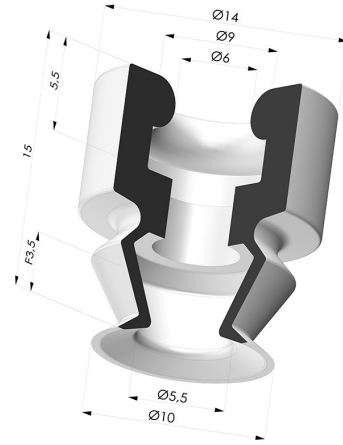

**TECHNICAL INFORMATION**

<b>Range :</b>	Suction cup
<b>Category :</b>	With bellows
<b>Series :</b>	8
<b>Height (in mm) :</b>	15
<b>Shape :</b>	1.5 Bellows
<b>Contact lip diameter :</b>	10 mm
<b>inner barrel diameter :</b>	6mm
<b>Number of bellows :</b>	1.5 Bellows
<b>Horizontal force :</b>	16 mm
<b>Vertical force :</b>	13 mm
<b>Arrow :</b>	18 mm

**Variants:**

Variant reference:

**8 10NI A**

- Color: Black
- Matter: Nitrile
- Shore Hardness: SH50

Variant reference:

**8 10NR A**

- Color: Gray
- Matter: Natural rubber
- Shore Hardness: SH50