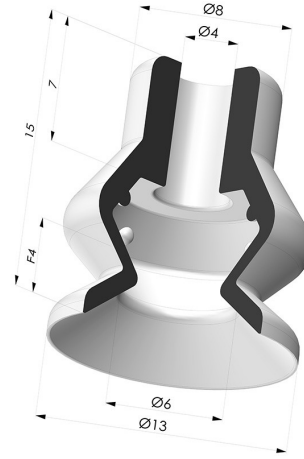

TECHNICAL INFORMATION

Range :	Suction cup
Category :	With bellows
Series :	8
Height (in mm) :	15
Shape :	1.5 Bellows
Contact lip diameter :	13 mm
inner barrel diameter :	4mm
Number of bellows :	1.5 Bellows
Horizontal force :	6 N
Vertical force :	3 N
Arrow :	4mm

Variants:

Variant reference:
8 13SLBLEU A SH30

- Color: Blue food-grade CE certification
- Matter: Silicone
- Shore Hardness: SH30

Variant reference:
8 13SLT A

- Color: Translucent
- Matter: Silicone
- Shore Hardness: SH40

Related products:

Separable Male Fitting M5

Product reference: M5C8L13