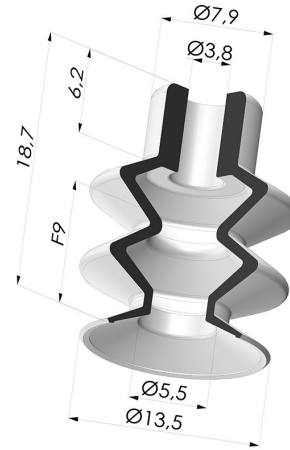

TECHNICAL INFORMATION

Range : Suction cup
Category : With bellows
Series : 8
Height (in mm) : 19
Shape : 2.5 Bellows
Contact lip diameter : 13.5 mm
inner barrel diameter : 4 mm
Number of bellows : 2.5 Bellows
Diameter : 13.5mm
Horizontal force : 6N
Vertical force : 3N
Arrow : 9mm

Variants:

Variant reference:
8 14NI A

- Color: Black
- Matter: Nitrile
- Shore Hardness: SH50

Variant reference:
8 14SLT A

- Color: Translucent
- CE food certified
- Matter: Silicone
- Shore Hardness: SH60

Variant reference:
8 14SLT A

- Color: Translucent
- CE food certified
- Matter: Silicone
- Shore Hardness: SH40

Variant reference:
8 14SL A SH40

- Color: Brick red
- CE food certified
- Matter: Silicone
- Shore Hardness: SH40

Related products:

Separable Male Fitting M5

Product reference: M5C10