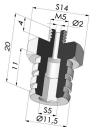

TECHNICAL INFORMATION

Range : Suction cup
Category : With bellows
Series : 8
Height (in mm) : 20.5
Shape : 1.5 Bellows
Contact lip diameter : 16 mm
inner barrel diameter : 9mm
Number of bellows : 1.5 Bellows
Horizontal force : 9 N
Vertical force : 4.5 N
Arrow : 6 mm

Separable Male Fitting M5

Product reference: M5C14L20