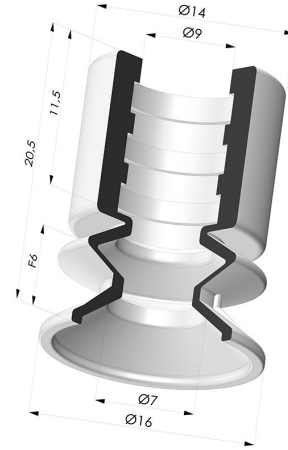

TECHNICAL INFORMATION

Range : Suction cup
Category : With bellows
Series : 8
Height (in mm) : 20.5
Shape : 1.5 Bellows
Contact lip diameter : 16 mm
inner barrel diameter : 9mm
Number of bellows : 1.5 Bellows
Horizontal force : 9 N
Vertical force : 4.5 N
Arrow : 6 mm

Variants:

Variant reference:

8 16NI A

- Color: Black
- Matter: Nitrile
- Shore Hardness: SH50

Variant reference:

8 16SLT A

- Color: Translucent
- CE food certified
- Matter: Silicone
- Shore Hardness: SH60

Related products:

Separable Male Fitting M5

Product reference: M5C14L20