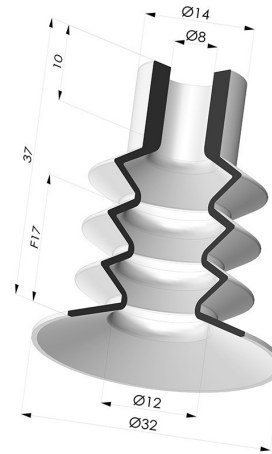

TECHNICAL INFORMATION

Range :	Suction cup
Category :	With bellows
Series :	8
Height (in mm) :	37
Shape :	3.5 Bellows
Contact lip diameter :	32 mm
inner barrel diameter :	8mm
Number of bellows :	3.5 Bellows
Horizontal force :	34 N
Vertical force :	17 N
Arrow :	17 mm

Variants:

Variant reference:
8 32NI A

- Color: Black
- Matter: Nitrile
- Shore Hardness: SH50

Variant reference:
8 32CN A

- Color: Brown FDA food certified
- Matter: Natural rubber
- Shore Hardness: SH35

Variant reference:
8 32SLT A SH40

- Color: Translucent
- CE food certified
- Matter: Silicone
- Shore Hardness: SH40

Related products:

Separable Female Fitting G1/4"

Product reference: D

Separable Male Fitting G1/4"

Product reference: E

Separable Female Fitting G1/8"

Product reference: H

Separable Male Fitting G1/8"

Product reference: I

Separable Male Fitting M6

Product reference: M6C17