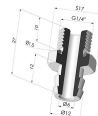

TECHNICAL INFORMATION

Range :	Suction cup
Category :	With bellows
Series :	8
Height (in mm) :	37
Shape :	3.5 Bellows
Contact lip diameter :	32 mm
inner barrel diameter :	8mm
Number of bellows :	3.5 Bellows
Horizontal force :	34 N
Vertical force :	17 N
Arrow :	17 mm

- Color: Translucent
- CE food certified
- Matter: Silicone
- Shore Hardness: SH40

Related products:

Separable Female Fitting G1/4"

Product reference: D

Separable Male Fitting G1/4"

Product reference: E

Separable Female Fitting G1/8"

Product reference: H

Separable Male Fitting G1/8"

Product reference: I

Separable Male Fitting M6

Product reference: M6C17