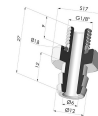

TECHNICAL INFORMATION

Range :	Suction cup
Category :	With bellows
Series :	8
Height (in mm) :	37
Shape :	3.5 Bellows
Contact lip diameter :	32 mm
inner barrel diameter :	8mm
Number of bellows :	3.5 Bellows
Horizontal force :	34 N
Vertical force :	17 N
Arrow :	17 mm

- Color: Translucent
- CE food certified
- Matter: Silicone
- Shore Hardness: SH40

Related products:

Separable Female Fitting G1/4"

Product reference: D

Separable Male Fitting G1/4"

Product reference: E

Separable Female Fitting G1/8"

Product reference: H

Separable Male Fitting G1/8"

Product reference: I

Separable Male Fitting M6

Product reference: M6C17