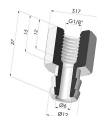

TECHNICAL INFORMATION

Range :	Suction cup
Category :	With bellows
Series :	8
Height (in mm) :	37
Shape :	3.5 Bellows
Contact lip diameter :	32 mm
inner barrel diameter :	8mm
Number of bellows :	3.5 Bellows
Horizontal force :	34 N
Vertical force :	17 N
Arrow :	17 mm

- Color: Translucent
- CE food certified
- Matter: Silicone
- Shore Hardness: SH40

Related products:

Separable Female Fitting G1/4"

Product reference: D

Separable Male Fitting G1/4"

Product reference: E

Separable Female Fitting G1/8"

Product reference: H

Separable Male Fitting G1/8"

Product reference: I

Separable Male Fitting M6

Product reference: M6C17