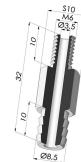

TECHNICAL INFORMATION

Range :	Suction cup
Category :	With bellows
Series :	8
Height (in mm) :	74
Shape :	2.5 Bellows
Contact lip diameter :	34 mm
inner barrel diameter :	5mm
Number of bellows :	2.5 Bellows
Horizontal force :	36 N
Vertical force :	18 N
Arrow :	29 mm

Related products:

**Adaptor - Female
 1/8G - Female M6**

Product reference:
 F18F6

**Adaptor - Male 1/4G
 - Female M6**

Product reference:
 M14F6

**Adaptor - Male 1/8G
 - Female M6**

Product reference:
 M18F6

**Screw M6 - Head Ø
 12 mm - L 23 mm**

Product reference:
 M6T12L23

**Separable Male
 Fitting M6**

Product reference:
 M6C10L32