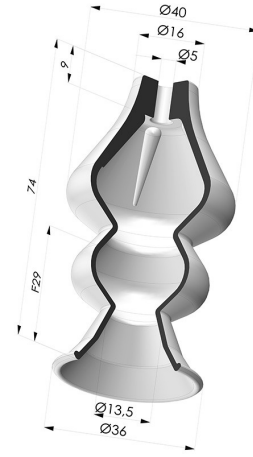

TECHNICAL INFORMATION

Range :	Suction cup
Category :	With bellows
Series :	8
Height (in mm) :	74
Shape :	2.5 Bellows
Contact lip diameter :	34 mm
inner barrel diameter :	5mm
Number of bellows :	2.5 Bellows
Horizontal force :	36 N
Vertical force :	18 N
Arrow :	29 mm

Variants:

Variant reference:
8 34SLBLEU A SH30

- Color: Blue food-grade CE certification
- Matter: Silicone
- Shore Hardness: SH30

Variant reference:
8 34SL A

- Color: Red food-grade CE certification
- Matter: Silicone
- Shore Hardness: SH40

Variant reference:
8 34SL A SH60

- Color: Red food-grade CE certification
- Matter: Silicone
- Shore Hardness: SH60

Variant reference:
8 34SLT A

- Color: Translucent
- CE food certified
- Matter: Silicone
- Shore Hardness: SH40

**Screw M6 - Head Ø
 12 mm - L 23 mm**

Product reference:
 M6T12L23

**Separable Male
 Fitting M6**

Product reference:
 M6C10L32