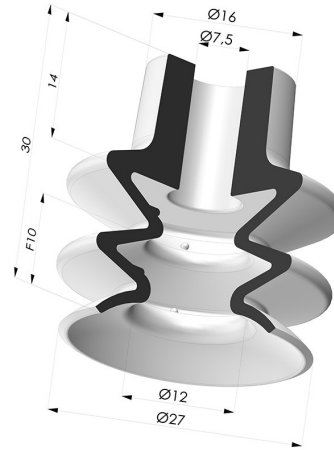

TECHNICAL INFORMATION

Range :	Suction cup
Category :	With bellows
Series :	8
Height (in mm) :	30
Shape :	2.5 Bellows
Contact lip diameter :	27 mm
inner barrel diameter :	7.5mm
Number of bellows :	2.5 Bellows
Horizontal force :	22 N
Vertical force :	11 N
Arrow :	10 mm

Variants:

Variant reference:
80A 27SL A SH40

- Color: Red food-grade CE certification
- Matter: Silicone
- Shore Hardness: SH40

Variant reference:
80A 27SLT A

- Color: Translucent
- CE food certified
- Matter: Silicone
- Shore Hardness: SH60

Separable Female Fitting G1/4"
 Product reference: D

Separable Male Fitting G1/4"
 Product reference: E

Separable Female Fitting G1/8"
 Product reference: H

Separable Male Fitting G1/8"
 Product reference: I

Separable Male Fitting M6
 Product reference: M6C17