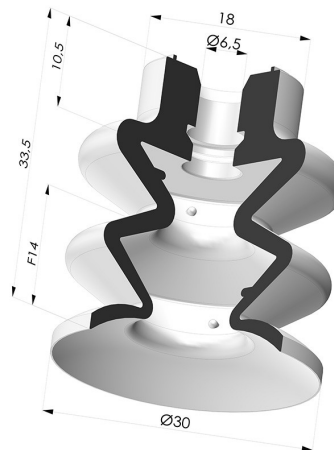

TECHNICAL INFORMATION

Range :	Suction cup
Category :	With bellows
Series :	8
Height (in mm) :	33.5
Shape :	2.5 Bellows
Contact lip diameter :	30 mm
inner barrel diameter :	6.5mm
Number of bellows :	2.5 Bellows
Horizontal force :	32 N
Vertical force :	16 N
Arrow :	14 mm

Variants:

Variant reference:
80A 30CN A

- Color: Brown FDA food certified
- Matter: Natural rubber
- Shore Hardness: SH35

Variant reference:
80A 30NI A

- Color: Black
- Matter: Nitrile
- Shore Hardness: SH50

Variant reference:
80A 30SL A

- Color: Red food-grade CE certification
- Matter: Silicone
- Shore Hardness: SH60

Related products:

Separable Female Fitting G1/4"

Product reference: DS

Separable Male Fitting G1/4"

Product reference: ES

Fixed Female Fitting G1/4"

Product reference: LS