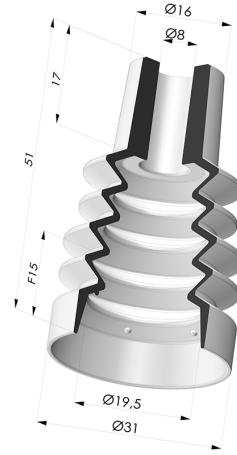

**TECHNICAL INFORMATION**

<b>Range :</b>	Suction cup
<b>Category :</b>	With bellows
<b>Series :</b>	8
<b>Height (in mm) :</b>	51
<b>Shape :</b>	4.5 Bellows
<b>Contact lip diameter :</b>	33 mm
<b>inner barrel diameter :</b>	8mm
<b>Number of bellows :</b>	4.5 Bellows
<b>Horizontal force :</b>	32 N
<b>Vertical force :</b>	16 N
<b>Arrow :</b>	15 mm

**Variants:**

Variant reference:

**80A 33SL A**

- Color: Red food-grade CE certification
  - Matter: Silicone
- Shore Hardness: SH60

**Related products:**

**Separable Female Fitting G1/4"**  
 Product reference: D

**Separable Male Fitting G1/4"**  
 Product reference: E

**Separable Female Fitting G1/8"**  
 Product reference: H

**Separable Male Fitting G1/8"**  
 Product reference: I

**Separable Male Fitting M6**  
 Product reference: M6C17