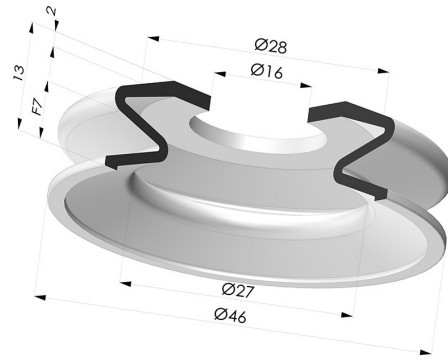

**TECHNICAL INFORMATION**

<b>Range :</b>	Suction cup
<b>Category :</b>	With bellows
<b>Series :</b>	8
<b>Height (in mm) :</b>	13
<b>Shape :</b>	1.5 Bellows
<b>Contact lip diameter :</b>	46 mm
<b>inner barrel diameter :</b>	16mm
<b>Number of bellows :</b>	1.5 Bellows
<b>Horizontal force :</b>	63 N
<b>Vertical force :</b>	31.5 N
<b>Arrow :</b>	7 mm

**Variants:**

Variant reference:  
**80A 46CN A**

- Color: Brown FDA food certified
- Matter: Natural rubber
- Shore Hardness: SH40

Variant reference:  
**80A 46PU A**

- Color: Blue
- Matter: Polyurethane
- Shore Hardness: SH60