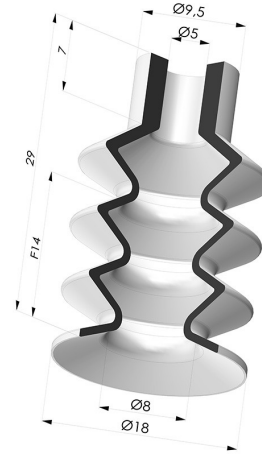

TECHNICAL INFORMATION

- Range :** Suction cup
Category : With bellows
Series : 8
Height (in mm) : 29
Shape : 3.5 Bellows
Contact lip diameter : 18 mm
inner barrel diameter : 5mm
Number of bellows : 3.5 Bellows
Horizontal force : 11 N
Vertical force : 5.5 N
Arrow : 14 mm

Variants:

Variant reference:

81 18NI A

- Color: Black
- Matter: Nitrile
- Shore Hardness: SH50

Variant reference:

81 18SLT A

- Color: Translucent
- CE food certified
- Matter: Silicone
- Shore Hardness: SH60

Related products:

Separable Female Fitting G1/4"
 Product reference: B

Separable Male Fitting G1/4"
 Product reference: C

Separable Female Fitting G1/8"
 Product reference: F

Adaptor - Female G1/4" - Female M6
 Product reference: F14F6

Adaptor - Female 1/8G - Female M6
 Product reference: F18F6

Separable Male Fitting G1/8"
 Product reference: G

Adaptor - Male 1/4G - Female M6
 Product reference: M14F6

Adaptor - Male 1/8G - Female M6
 Product reference: M18F6