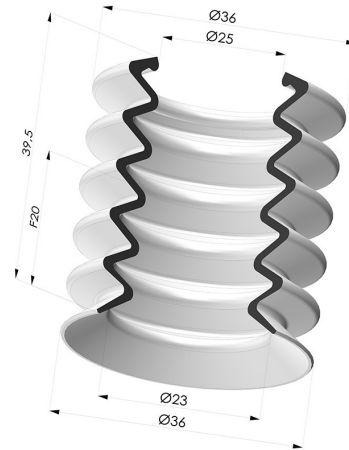

TECHNICAL INFORMATION

Range :	Suction cup
Category :	With bellows
Series :	8
Height (in mm) :	39.5
Shape :	5.5 Bellows
Contact lip diameter :	36 mm
inner barrel diameter :	25 mm
Number of bellows :	5.5 Bellows
Horizontal force :	43 N
Vertical force :	21.5 N
Arrow :	20 mm

Variants:

Variant reference:
81 36SLBLEU A SH30

- Color: Blue food-grade CE certification
 - Matter: Silicone
- Shore Hardness: SH30

Variant reference:
81 36SLDG A

- Color: Grey food certified CE
 - Matter: Detectable silicone
- Shore Hardness: SH40

Variant reference:
81 36SLT A SH40

- Color: Translucent
 - CE food certified
 - Matter: Silicone
- Shore Hardness: SH40