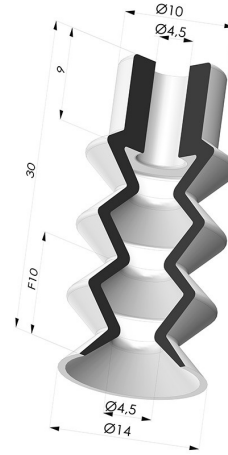

TECHNICAL INFORMATION

- Range :** Suction cup
- Category :** With bellows
- Series :** 8
- Height (in mm) :** 30
- Shape :** 3.5 Bellows
- Contact lip diameter :** 14 mm
- inner barrel diameter :** 4.5mm
- Number of bellows :** 3.5 Bellows
- Horizontal force :** 6 N
- Vertical force :** 3 N
- Arrow :** 10 mm

Variants:

Variant reference:
82 14SLT A

- Color: Translucent
- CE food certified
- Matter: Silicone
- Shore Hardness: SH40

Variant reference:
82 14SLBLEU A SH30

- Color: Blue food-grade CE certification
- Matter: Silicone
- Shore Hardness: SH30