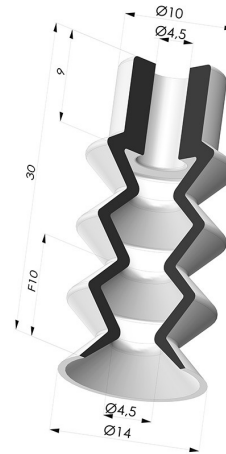

**TECHNICAL INFORMATION**

<b>Range :</b>	Suction cup
<b>Category :</b>	With bellows
<b>Series :</b>	8
<b>Height (in mm) :</b>	30
<b>Shape :</b>	3.5 Bellows
<b>Contact lip diameter :</b>	14 mm
<b>inner barrel diameter :</b>	4.5mm
<b>Number of bellows :</b>	3.5 Bellows
<b>Horizontal force :</b>	6 N
<b>Vertical force :</b>	3 N
<b>Arrow :</b>	10 mm

**Variants:**

Variant reference:

**82 14SLT A**

- Color: Translucent
- CE food certified
- Matter: Silicone
- Shore Hardness: SH40

**Related products:**

**Separable Female Fitting G1/4"**

Product reference: B

**Separable Male Fitting G1/4"**

Product reference: C

**Separable Female Fitting G1/8"**

Product reference: F

**Adaptor - Female G1/4" - Female M6**

Product reference: F14F6

**Adaptor - Female 1/8G - Female M6**

Product reference: F18F6

**Separable Male Fitting G1/8"**

Product reference: G

**Adaptor - Male 1/4G - Female M6**

Product reference: M14F6

**Adaptor - Male 1/8G - Female M6**

Product reference: M18F6

**Separable Male Fitting M5**