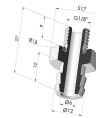

TECHNICAL INFORMATION

Range : Suction cup
Category : With bellows
Series : 8
Height (in mm) : 34
Shape : 2.5 Bellows
Contact lip diameter : 32 mm
inner barrel diameter : 11mm
Number of bellows : 2.5 Bellows
Horizontal force : 35 N
Vertical force : 17.5 N
Arrow : 10 mm

Related products:

Separable Female Fitting G1/4"

Product reference: D

Separable Male Fitting G1/4"

Product reference: E

Separable Female Fitting G1/8"

Product reference: H

Separable Male Fitting G1/8"

Product reference: I

Separable Male Fitting M6

Product reference: M6C17