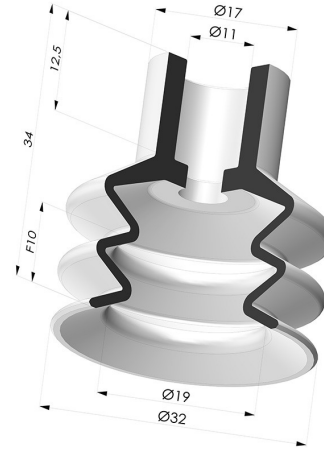

TECHNICAL INFORMATION

Range : Suction cup
Category : With bellows
Series : 8
Height (in mm) : 34
Shape : 2.5 Bellows
Contact lip diameter : 32 mm
inner barrel diameter : 11mm
Number of bellows : 2.5 Bellows
Horizontal force : 35 N
Vertical force : 17.5 N
Arrow : 10 mm

Variants:

Variant reference:

82 32NI A

- Color: Black
- Matter: Nitrile
- Shore Hardness: SH50

Variant reference:

82 32SLT A

- Color: Translucent
- CE food certified
- Matter: Silicone
- Shore Hardness: SH60

Related products:

Separable Female Fitting G1/4"

Product reference: D

Separable Male Fitting G1/4"

Product reference: E

Separable Female Fitting G1/8"

Product reference: H

Separable Male Fitting G1/8"

Product reference: I

Separable Male Fitting M6

Product reference: M6C17