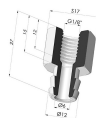

TECHNICAL INFORMATION

Range : Suction cup
Category : With bellows
Series : 8
Height (in mm) : 34
Shape : 2.5 Bellows
Contact lip diameter : 32 mm
inner barrel diameter : 11mm
Number of bellows : 2.5 Bellows
Horizontal force : 35 N
Vertical force : 17.5 N
Arrow : 10 mm

Related products:

Separable Female Fitting G1/4"

Product reference: D

Separable Male Fitting G1/4"

Product reference: E

Separable Female Fitting G1/8"

Product reference: H

Separable Male Fitting G1/8"

Product reference: I

Separable Male Fitting M6

Product reference: M6C17