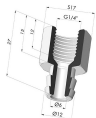

TECHNICAL INFORMATION

Range : Suction cup
Category : With bellows
Series : 8
Height (in mm) : 34
Shape : 2.5 Bellows
Contact lip diameter : 32 mm
inner barrel diameter : 11mm
Number of bellows : 2.5 Bellows
Horizontal force : 35 N
Vertical force : 17.5 N
Arrow : 10 mm

Related products:

Separable Female Fitting G1/4"

Product reference: D

Separable Male Fitting G1/4"

Product reference: E

Separable Female Fitting G1/8"

Product reference: H

Separable Male Fitting G1/8"

Product reference: I

Separable Male Fitting M6

Product reference: M6C17