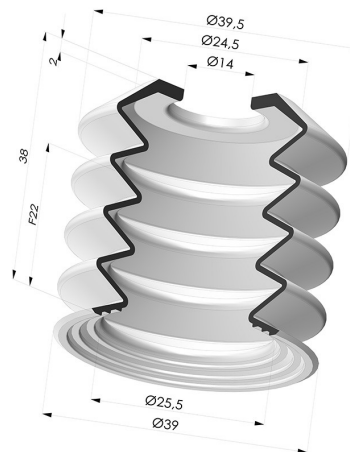

TECHNICAL INFORMATION

Range :	Suction cup
Category :	With bellows
Series :	8
Height (in mm) :	38
Shape :	4.5 Bellows
Contact lip diameter :	39 mm
inner barrel diameter :	14mm
Number of bellows :	4.5 Bellows
Horizontal force :	50 N
Vertical force :	25 N
Arrow :	22 mm

Variants:

Variant reference:
82 40SL A

- Color: Red food-grade CE certification
- Matter: Silicone
- Shore Hardness: SH40

Variant reference:
82 40SLT A SH40

- Color: Translucent
- CE food certified
- Matter: Silicone
- Shore Hardness: SH40

Variant reference:
82 40SLBLEU A SH30

- Color: Blue
- Matter: Silicone
- Shore Hardness: SH30

Variant reference:
82 40SLDB A

- Color: Blue
- Matter: Detectable silicone
- Shore Hardness: SH40

Variant reference:
82 40SLDG A

- Color: Gray
- Matter: Detectable silicone
- Shore Hardness: SH40

Related products:

Adaptor - Male G1/4" - Female G1/8"

Product reference: M14T27L13

Screw 1/8G - Head Ø 25 mm - L 11 mm

Product reference: M18T25L11