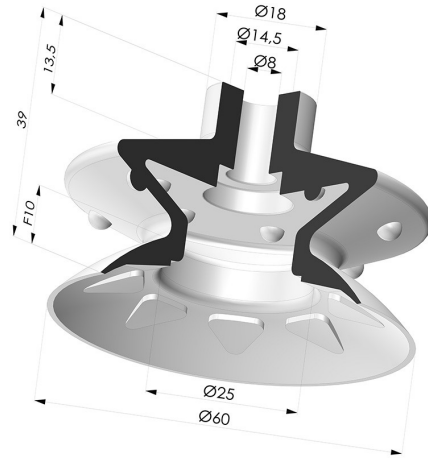

**TECHNICAL INFORMATION**

<b>Range :</b>	Suction cup
<b>Category :</b>	With bellows
<b>Series :</b>	8
<b>Height (in mm) :</b>	39
<b>Shape :</b>	1.5 Bellows
<b>Contact lip diameter :</b>	60 mm
<b>inner barrel diameter :</b>	8mm
<b>Number of bellows :</b>	1.5 Bellows
<b>Horizontal force :</b>	128 N
<b>Vertical force :</b>	64 N
<b>Arrow :</b>	10 mm

**Variants:**

Variant reference:

**82 60NI A**

- Color: Black
- Matter: Nitrile
- Shore Hardness: SH50