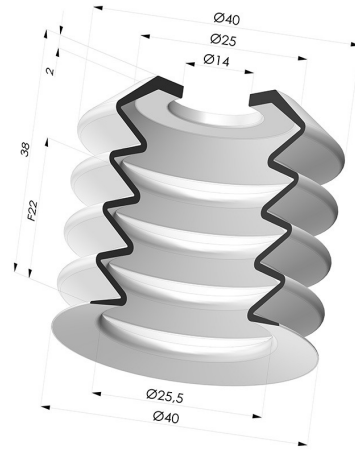

TECHNICAL INFORMATION

Range :	Suction cup
Category :	With bellows
Series :	8
Height (in mm) :	38
Shape :	4.5 Bellows
Contact lip diameter :	40 mm
inner barrel diameter :	14mm
Number of bellows :	4.5 Bellows
Horizontal force :	57 N
Vertical force :	29 N
Arrow :	22 mm

Variants:

Variant reference:
82L 40NI A
 • Color: Black
 • Matter: Nitrile

Variant reference:
82L 40SL A
 • Color: Red food-grade CE certification
 • Matter: Silicone
 • Shore Hardness: SH40

Variant reference:
82L 40SLBLEU ASH30
 • Color: Blue food-grade CE certification
 • Matter: Silicone
 • Shore Hardness: SH30

Variant reference:
82L 40SLDR A
 • Color: Red food-grade CE certification
 • Matter: Detectable silicone
 • Shore Hardness: SH40

Variant reference:
82L 40SLDB A
 • Color: Blue food-grade CE certification
 • Matter: Detectable silicone
 • Shore Hardness: SH40

Variant reference:
82L 40SLDG A
 • Color: Grey food certified CE
 • Matter: Detectable silicone
 • Shore Hardness: SH40

Related products:

Adaptor - Male G1/4" - Female G1/8"

Product reference: M14T27L13

Screw 1/8G - Head Ø 25 mm - L 11 mm