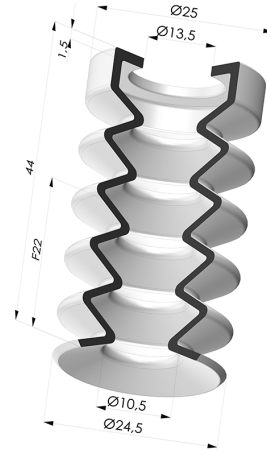

TECHNICAL INFORMATION

Range :	Suction cup
Category :	With bellows
Series :	8
Height (in mm) :	44
Shape :	4.5 Bellows
Contact lip diameter :	25 mm
inner barrel diameter :	13.5mm
Number of bellows :	4.5 Bellows
Horizontal force :	20 N
Vertical force :	10 N
Arrow :	22 mm

Variants:

Variant reference:
83 25SLT A

- Color: Translucent
- CE food certified
- Matter: Silicone
- Shore Hardness: SH60

Variant reference:
83 25SLT A SH40

- Color: Translucent
- CE food certified
- Matter: Silicone
- Shore Hardness: SH40

Variant reference:
83 25SLBLEU A SH30

- Color: Blue food-grade CE certification
- Matter: Silicone
- Shore Hardness: SH30

Related products:

Adaptor - Male G1/4" - Female G1/8"

Product reference: M14T27L13

Screw 1/8G - Head Ø 25 mm - L 11 mm

Product reference: M18T25L11

Adaptor - Male G3/8" - Female G1/8"

Product reference: M38T27L13