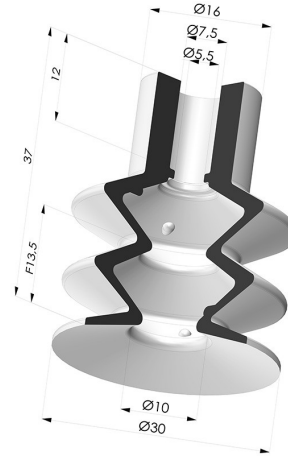

TECHNICAL INFORMATION

- Range :** Suction cup
Category : With bellows
Series : 8
Height (in mm) : 37
Shape : 2.5 Bellows
Contact lip diameter : 30 mm
inner barrel diameter : 5.5mm
Number of bellows : 2.5 Bellows
Horizontal force : 32 N
Vertical force : 16 N
Arrow : 13.5 mm

Variants:

Variant reference:
83 30SLT A

- Color: Translucent
- CE food certified
- Matter: Silicone
- Shore Hardness: SH60

Variant reference:
83 30NI A

- Color: Black
- Matter: Nitrile
- Shore Hardness: SH50

Variant reference:
83 30CN A

- Color: Brown FDA food certified
- Matter: Natural rubber
- Shore Hardness: SH35

Related products:

Separable Female Fitting G1/4"
 Product reference: D

Separable Male Fitting G1/4"
 Product reference: E

Separable Female Fitting G1/8"
 Product reference: H

Separable Male Fitting G1/8"
 Product reference: I

Separable Male Fitting M6
 Product reference: M6C17