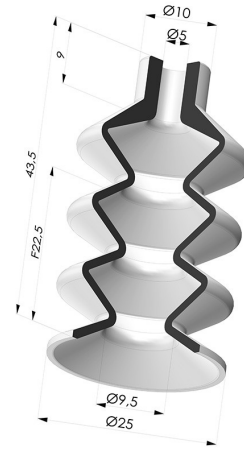

TECHNICAL INFORMATION

Range :	Suction cup
Category :	With bellows
Series :	8
Height (in mm) :	43.5
Shape :	3.5 Bellows
Contact lip diameter :	25 mm
inner barrel diameter :	5mm
Number of bellows :	3.5 Bellows
Horizontal force :	22 N
Vertical force :	11 N
Arrow :	22.5 mm

Variants:

Variant reference:

84 25SLT A

- Color: Translucent
- CE food certified
- Matter: Silicone
- Shore Hardness: SH60

Related products:

Separable Female Fitting G1/4"

Product reference: B

Separable Male Fitting G1/4"

Product reference: C

Separable Female Fitting G1/8"

Product reference: F

Adaptor - Female G1/4" - Female M6

Product reference: F14F6

Adaptor - Female 1/8G - Female M6

Product reference: F18F6

Separable Male Fitting G1/8"