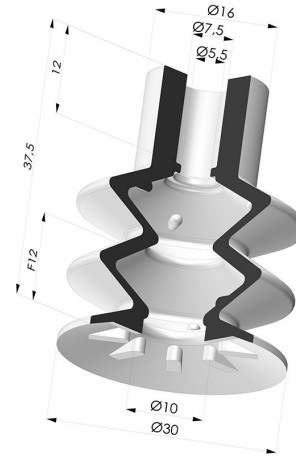

TECHNICAL INFORMATION

Range :	Suction cup
Category :	With bellows
Series :	8
Height (in mm) :	37.5
Shape :	2.5 Bellows
Contact lip diameter :	30 mm
inner barrel diameter :	5.5mm
Number of bellows :	2.5 Bellows
Horizontal force :	32 N
Vertical force :	16 N
Arrow :	12 mm

Variants:

Variant reference:
85 30CN A

- Color: Brown FDA food certified
- Matter: Natural rubber
- Shore Hardness: SH35

Variant reference:
85 30NI A

- Color: Black
- Matter: Nitrile
- Shore Hardness: SH60

Variant reference:
85 30SLT A

- Color: Translucent
- CE food certified
- Matter: Silicone
- Shore Hardness: SH60

Related products:

Separable Female Fitting G1/4"
 Product reference: D

Separable Male Fitting G1/4"
 Product reference: E

Separable Female Fitting G1/8"
 Product reference: H

Separable Male Fitting G1/8"
 Product reference: I

Separable Male Fitting M6
 Product reference: M6C17