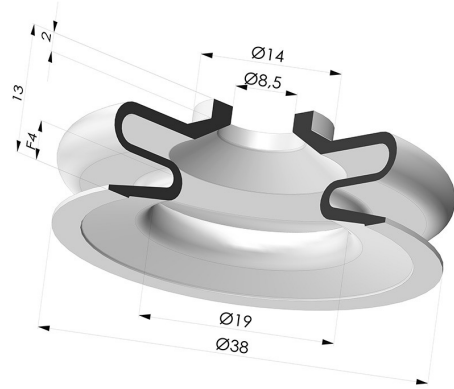

TECHNICAL INFORMATION

Range :	Suction cup
Category :	With bellows
Series :	8
Height (in mm) :	13
Shape :	1.5 Bellows
Contact lip diameter :	38 mm
inner barrel diameter :	8.5mm
Number of bellows :	1.5 Bellows
Horizontal force :	38 N
Vertical force :	19 N
Arrow :	4 mm

Variants:

Variant reference:
85 38NI A SH80

- Color: Black
- Matter: Nitrile
- Shore Hardness: SH80

Variant reference:
85 38NI A

- Color: Black
- Matter: Nitrile
- Shore Hardness: SH50