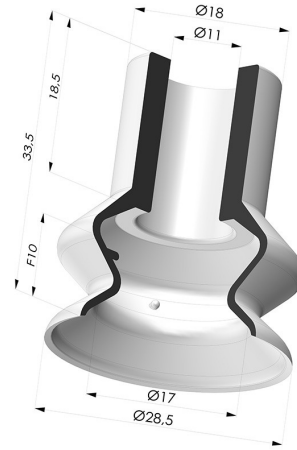

TECHNICAL INFORMATION

Range : Suction cup
Category : With bellows
Series : 8
Height (in mm) : 33.5
Shape : 1.5 Bellows
Contact lip diameter : 30 mm
inner barrel diameter : 11mm
Number of bellows : 1.5 Bellows
Horizontal force : 29 N
Vertical force : 14.5 N
Arrow : 10 mm

Variants:

Variant reference:
87A 30CN A

- Color: Brown FDA food certified
- Matter: Natural rubber
- Shore Hardness: SH35

Variant reference:
87A 30SLB A

- Color: White
- FDA and CE food-grade certified
- Matter: Silicone
- Shore Hardness: SH40

Variant reference:
87A 30SLBLEU A

- Color: Blue food-grade CE certification
- Matter: Silicone
- Shore Hardness: SH30

Variant reference:
87A 30SLT A SH40

- Color: Translucent
- CE food certified
- Matter: Silicone
- Shore Hardness: SH40

Variant reference:
87A 30SLT A SH50

- Color: Translucent
- CE food certified
- Matter: Silicone
- Shore Hardness: SH60

Variant reference:
87A 30SLBRIQUE A

- Color: Brick red
- CE food certified
- Matter: Silicone
- Shore Hardness: SH60