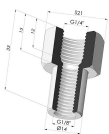

TECHNICAL INFORMATION

- Range :** Suction cup
Category : With bellows
Series : 8
Height (in mm) : 45
Shape : 2.5 Bellows
Contact lip diameter : 30 mm
inner barrel diameter : 11mm
Number of bellows : 2.5 Bellows
Horizontal force : 28 N
Vertical force : 14 N
Arrow : 17 mm

Variant reference:
88A 30SLT A

- Color: Translucent
- CE food certified
- Matter: Silicone
- Shore Hardness: SH60

Related products:

Crimped Female Fitting G1/4"

Product reference: N

Crimped Male Fitting G1/4"