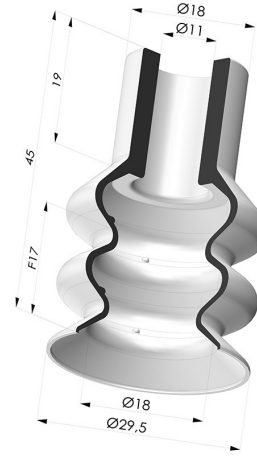

TECHNICAL INFORMATION

- Range :** Suction cup
Category : With bellows
Series : 8
Height (in mm) : 45
Shape : 2.5 Bellows
Contact lip diameter : 30 mm
inner barrel diameter : 11mm
Number of bellows : 2.5 Bellows
Horizontal force : 28 N
Vertical force : 14 N
Arrow : 17 mm

Variants:

Variant reference:
88A 30CN A

- Color: Brown FDA food certified
- Matter: Natural rubber
- Shore Hardness: SH35

Variant reference:
88A 30SLB A

- Color: White
- FDA and CE food-grade certified
- Matter: Silicone
- Shore Hardness: SH40

Variant reference:
88A 30SLT A

- Color: Translucent
- CE food certified
- Matter: Silicone
- Shore Hardness: SH60

Related products:

Crimped Female Fitting G1/4"

Product reference: N

Crimped Male Fitting G1/4"