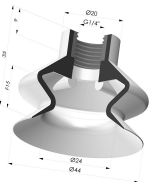

**TECHNICAL INFORMATION**

<b>Range :</b>	Suction cup
<b>Category :</b>	With bellows
<b>Series :</b>	8A
<b>Height (in mm) :</b>	48 mm
<b>Shape :</b>	1.5 Bellows
<b>Contact lip diameter :</b>	44 mm
<b>inner barrel diameter :</b>	Male G1/4"
<b>Number of bellows :</b>	1.5 Bellows
<b>Horizontal force :</b>	69N
<b>Vertical force :</b>	34.5N
<b>Arrow :</b>	15mm

**Variants:**

Variant reference:

**8A 44NI M14**

- Color: Black
- Matter: Nitrile
- Shore Hardness: SH50

Variant reference:

**8A 44SLT M14**

- Color: Translucent
- CE food certified
- Matter: Silicone
- Shore Hardness: SH60

**Related products:**

**Bellows Suction Cup 1.5 folds Series 8A, Ø 44 mm**

Product reference: 8A 44-- F14