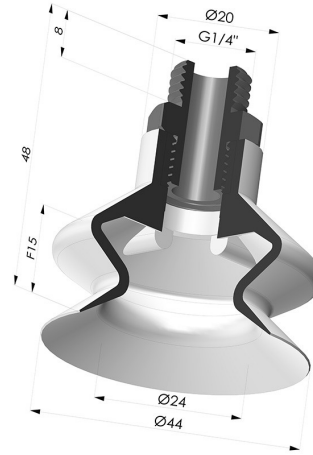

**TECHNICAL INFORMATION**

<b>Range :</b>	Suction cup
<b>Category :</b>	With bellows
<b>Series :</b>	8A
<b>Height (in mm) :</b>	48 mm
<b>Shape :</b>	1.5 Bellows
<b>Contact lip diameter :</b>	44 mm
<b>inner barrel diameter :</b>	Male G1/4"
<b>Number of bellows :</b>	1.5 Bellows
<b>Horizontal force :</b>	69N
<b>Vertical force :</b>	34.5N
<b>Arrow :</b>	15mm

**Variants:**

Variant reference:

**8A 44NI M14**

- Color: Black
- Matter: Nitrile
- Shore Hardness: SH50

Variant reference:

**8A 44SLT M14**

- Color: Translucent
- CE food certified
- Matter: Silicone
- Shore Hardness: SH60

**Related products:**

**Bellows Suction Cup 1.5 folds Series 8A, Ø 44 mm**

Product reference: 8A 44-- F14