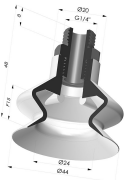

TECHNICAL INFORMATION

Range : Suction cup
Category : With bellows
Series : 8A
Height (in mm) : 35
Shape : 1.5 Bellows
Contact lip diameter : 44 mm
inner barrel diameter : Female G1/4"
Number of bellows : 1.5 Bellows
Horizontal force : 69N
Vertical force : 34.5N
Arrow : 15mm

Variants:

Variant reference:
8A 44NI F14

- Color: Black
- Matter: Nitrile
- Shore Hardness: SH50

Variant reference:
8A 44SLT F14

- Color: Translucent
- CE food certified
- Matter: Silicone
- Shore Hardness: SH60

Related products:

Bellows Suction Cup 1.5 folds Series 8A, Ø 44 mm

Product reference: 8A 44-- M14