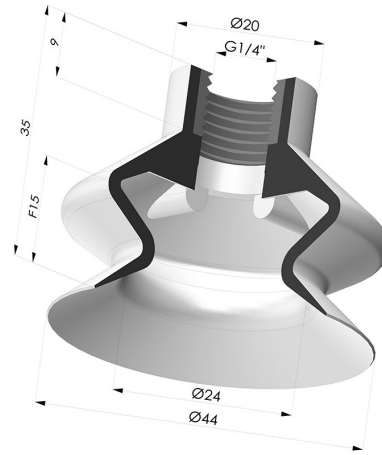

TECHNICAL INFORMATION

Range : Suction cup
Category : With bellows
Series : 8A
Height (in mm) : 35
Shape : 1.5 Bellows
Contact lip diameter : 44 mm
inner barrel diameter : Female G1/4"
Number of bellows : 1.5 Bellows
Horizontal force : 69N
Vertical force : 34.5N
Arrow : 15mm

Variants:

Variant reference:
8A 44NI F14

- Color: Black
- Matter: Nitrile
- Shore Hardness: SH50

Variant reference:
8A 44SLT F14

- Color: Translucent
- CE food certified
- Matter: Silicone
- Shore Hardness: SH60

Related products:

Bellows Suction Cup 1.5 folds Series 8A, Ø 44 mm

Product reference: 8A 44-- M14