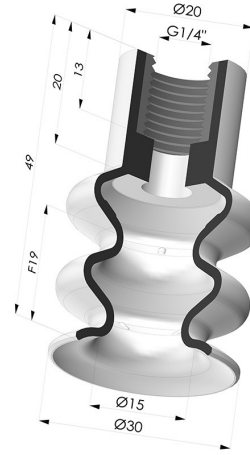

TECHNICAL INFORMATION

Range :	Suction cup
Category :	With bellows
Series :	8B
Height (in mm) :	49
Shape :	2.5 Bellows
Contact lip diameter :	30 mm
inner barrel diameter :	Female G1/4"
Number of bellows :	2.5 Bellows
Horizontal force :	30 N
Vertical force :	15 N
Arrow :	19 mm

Variants:

Variant reference:
8B 30NI F14
 • Color: Black
 • Matter: Nitrile

Variant reference:
8B 30SLT F14
 • Color: Translucent
 • Matter: Silicone

Related products:

Bellows Suction Cup 2.5 folds Series 8B, Ø 30 mm

Product reference: 8B 30-- A

Bellows Suction Cup 2.5 folds Series 8B, Ø 30 mm

Product reference: 8B 30-- M14