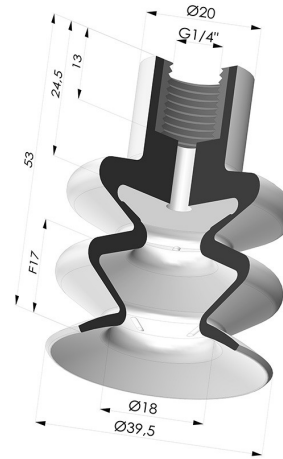

**TECHNICAL INFORMATION**

<b>Range :</b>	Suction cup
<b>Category :</b>	With bellows
<b>Series :</b>	8B
<b>Height (in mm) :</b>	53
<b>Shape :</b>	2.5 Bellows
<b>Contact lip diameter :</b>	40 mm
<b>inner barrel diameter :</b>	Female G1/4"
<b>Number of bellows :</b>	2.5 Bellows
<b>Horizontal force :</b>	51 N
<b>Vertical force :</b>	26 N
<b>Arrow :</b>	17 mm

**Variants:**

Variant reference:

**8B 40CN F14**

- Color: Brown
- Matter: Natural rubber
- Shore Hardness: SH40

Variant reference:

**8B 40NI F14**

- Color: Black
- Matter: Nitrile

Variant reference:

**8B 40SLT F14**

- Color: Translucent
- Matter: Silicone

**Related products:**

**Bellows Suction Cup 2.5 folds Series 8B, Ø 40 mm**

Product reference: 8B 40-- A

**Bellows Suction Cup 2.5 folds Series 8B, Ø 40 mm**

Product reference: 8B 40-- M14