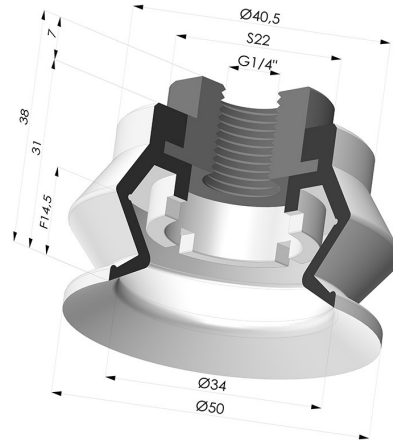

TECHNICAL INFORMATION

Range :	Suction cup
Category :	With bellows
Series :	8R
Height (in mm) :	38
Shape :	1.5 Bellows
Contact lip diameter :	50 mm
inner barrel diameter :	Female G1/4"
Number of bellows :	1.5 Bellows
Horizontal force :	89 N
Vertical force :	45 N
Arrow :	14.5 mm

Variants:

Variant reference:

8R 50NI F14

- Color: Black
- Matter: Nitrile
- Shore Hardness: SH50

Related products:

Bellows Suction Cup 1.5 folds Series 8R, Ø 50 mm

Product reference: 8R 50-- F38