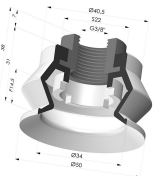

TECHNICAL INFORMATION

Range :	Suction cup
Category :	With bellows
Series :	8R
Height (in mm) :	38
Shape :	1.5 Bellows
Contact lip diameter :	50 mm
inner barrel diameter :	Female G1/4"
Number of bellows :	1.5 Bellows
Horizontal force :	89 N
Vertical force :	45 N
Arrow :	14.5 mm

Variants:

Variant reference:

8R 50NI F14

- Color: Black
- Matter: Nitrile
- Shore Hardness: SH50

Related products:

Bellows Suction Cup 1.5 folds Series 8R, Ø 50 mm

Product reference: 8R 50-- F38