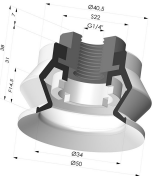

TECHNICAL INFORMATION

Range :	Suction cup
Category :	With bellows
Series :	8R
Height (in mm) :	38
Shape :	1.5 Bellows
Contact lip diameter :	50 mm
inner barrel diameter :	Female G3/8"
Number of bellows :	1.5 Bellows
Horizontal force :	89 N
Vertical force :	45 N
Arrow :	14.5 mm

Variants:

Variant reference:

8R 50NI F38

- Color: Black
- Matter: Nitrile
- Shore Hardness: SH50

Related products:

Bellows Suction Cup 1.5 folds Series 8R, Ø 50 mm

Product reference: 8R 50-- F14