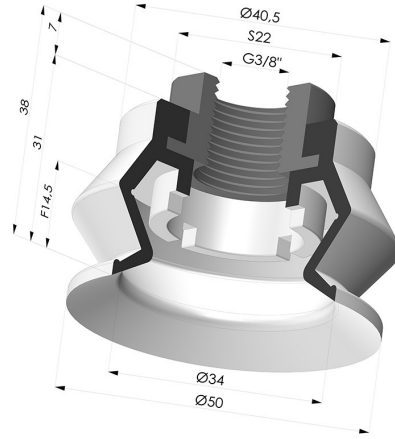

TECHNICAL INFORMATION

Range :	Suction cup
Category :	With bellows
Series :	8R
Height (in mm) :	38
Shape :	1.5 Bellows
Contact lip diameter :	50 mm
inner barrel diameter :	Female G3/8"
Number of bellows :	1.5 Bellows
Horizontal force :	89 N
Vertical force :	45 N
Arrow :	14.5 mm

Variants:

Variant reference:

8R 50NI F38

- Color: Black
- Matter: Nitrile
- Shore Hardness: SH50

Related products:

Bellows Suction Cup 1.5 folds Series 8R, Ø 50 mm

Product reference: 8R 50-- F14