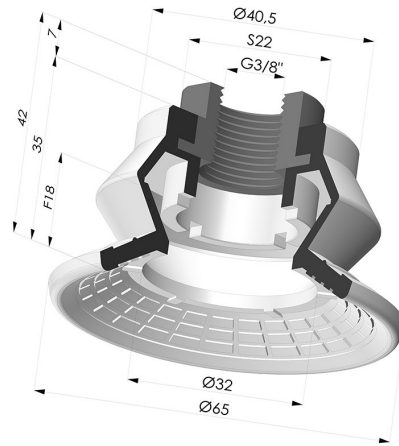

TECHNICAL INFORMATION

Range :	Suction cup
Category :	With bellows
Series :	8R
Height (in mm) :	42
Shape :	1.5 Bellows
Contact lip diameter :	65 mm
inner barrel diameter :	Female G3/8"
Number of bellows :	1.5 Bellows
Horizontal force :	133 N
Vertical force :	66 N
Arrow :	18 mm

Variants:

Variant reference:

8R 65NI F38

- Color: Black
- Matter: Nitrile
- Shore Hardness: SH50