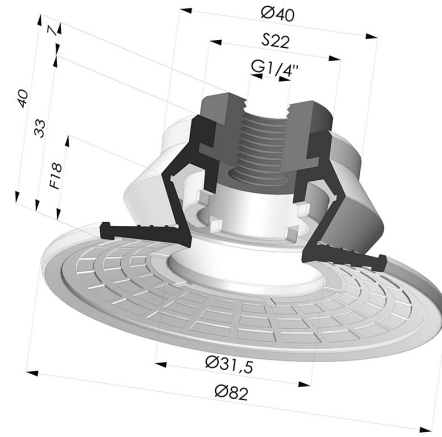

**TECHNICAL INFORMATION**

<b>Range :</b>	Suction cup
<b>Category :</b>	With bellows
<b>Series :</b>	8R
<b>Height (in mm) :</b>	40
<b>Shape :</b>	1.5 Bellows
<b>Contact lip diameter :</b>	85 mm
<b>inner barrel diameter :</b>	Female G1/4"
<b>Number of bellows :</b>	1.5 Bellows
<b>Horizontal force :</b>	231 N
<b>Vertical force :</b>	115 N
<b>Arrow :</b>	18 mm

**Variants:**

Variant reference:

**8R 85PU F14**

- Color: Blue
- Matter: Polyurethane
- Shore Hardness: SH60