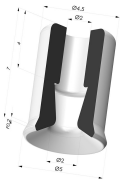

**TECHNICAL INFORMATION**

<b>Range :</b>	Suction cup
<b>Category :</b>	Plates
<b>Series :</b>	9
<b>Height (in mm) :</b>	14.5
<b>Shape :</b>	Plate
<b>Contact lip diameter :</b>	5 mm
<b>inner barrel diameter :</b>	M5
<b>Number of bellows :</b>	0.5 Bellows
<b>Horizontal force :</b>	0.8 N
<b>Vertical force :</b>	0.4 N
<b>Arrow :</b>	0.2 mm

**Variants:**

Variant reference:

**9 05SLT M5M**

- Color: Translucent
- Matter: Silicone
- Shore Hardness: SH50

**Related products:**

**Flat Suction Cup Series 9, Ø 5 mm**

Product reference: 9 05-- A

**Separable Male Fitting M5**