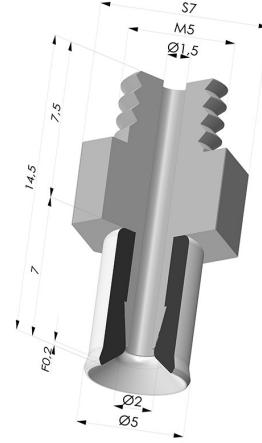

**TECHNICAL INFORMATION**

<b>Range :</b>	Suction cup
<b>Category :</b>	Plates
<b>Series :</b>	9
<b>Height (in mm) :</b>	14.5
<b>Shape :</b>	Plate
<b>Contact lip diameter :</b>	5 mm
<b>inner barrel diameter :</b>	M5
<b>Number of bellows :</b>	0.5 Bellows
<b>Horizontal force :</b>	0.8 N
<b>Vertical force :</b>	0.4 N
<b>Arrow :</b>	0.2 mm

**Variants:**

Variant reference:

**9 05SLT M5M**

- Color: Translucent
- Matter: Silicone
- Shore Hardness: SH50

**Related products:**

**Flat Suction Cup Series 9, Ø 5 mm**

Product reference: 9 05-- A

**Separable Male Fitting M5**