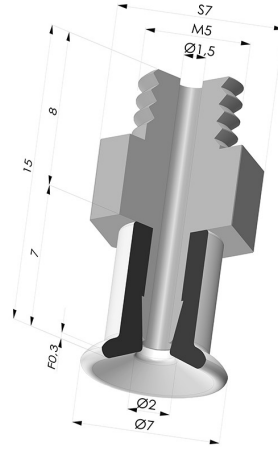

TECHNICAL INFORMATION

- Range :** Suction cup
- Category :** Plates
- Series :** 9
- Height (in mm) :** 15
- Shape :** Plate
- Contact lip diameter :** 7 mm
- inner barrel diameter :** M5
- Number of bellows :** 0.5 Bellows
- Thread :** M5
- Horizontal force :** 1.4 N
- Vertical force :** 0.7 N
- Arrow :** 0.3 mm

Variants:

- Variant reference:
9 07NI M5M
- Color: Black
 - Matter: Nitrile
 - Shore Hardness: SH50

- Variant reference:
9 07SLT M5M
- Color: Translucent
 - CE food certified
 - Matter: Silicone
 - Shore Hardness: SH60

- Variant reference:
9 07SL M5M
- Color: Red food-grade CE certification
 - Matter: Silicone
 - Shore Hardness: SH60

Material guide:

	Material	Code	Temperature resistance (°C)	Flexibility	Abrasion resistance	UV/Weather resistance	Oil resistance	Food compatibility	Migration test
	Nitrile Black (Shore SH50)	NI	-10/+80	✓	✓	✗	✓✓	✗	✗
	Silicone Translucent (Shore SH60)	SL T	-60/+250	✓✓✓	✓	✓✓✓	✓	FDA **	✗
	Silicone Red food-grade CE certification (Shore SH60)	SL	-60/+250	✓✓✓	✗	✓✓✓	✗	FDA **	A, B, D2

Related products:

Flat Suction Cup Series 9, Ø 7 mm

Product reference: 9 07-- A

Separable Male Fitting M5

E-mail: info@novacom.com | Product reference: 9PM5

Z.A. de Sars et Rosières - 30, rue de l'épau - 59230 ROSULT - France