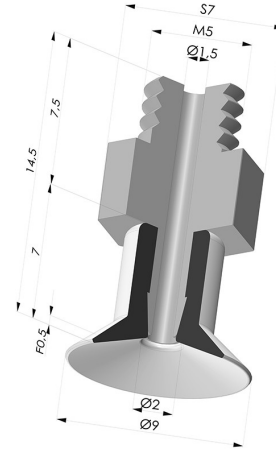

TECHNICAL INFORMATION

Range :	Suction cup
Category :	Plates
Series :	9
Height (in mm) :	14.5
Shape :	Plate
Contact lip diameter :	9 mm
inner barrel diameter :	M5
Number of bellows :	0.5 Bellows
Thread :	M5
Horizontal force :	3 N
Vertical force :	1.5 N
Arrow :	0.5 mm

Variants:

Variant reference:

9 09SL M5

- Color: Red food-grade CE certification
 - Matter: Silicone
- Shore Hardness: SH60

Related products:

Flat Suction Cup Series 9, Ø 9 mm

Product reference: 9 09-- A

Separable Male Fitting M5