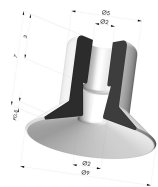

TECHNICAL INFORMATION

Range :	Suction cup
Category :	Plates
Series :	9
Height (in mm) :	14.5
Shape :	Plate
Contact lip diameter :	9 mm
inner barrel diameter :	M5
Number of bellows :	0.5 Bellows
Thread :	M5
Horizontal force :	3 N
Vertical force :	1.5 N
Arrow :	0.5 mm

Variants:

Variant reference:

9 09SL M5

- Color: Red food-grade CE certification
 - Matter: Silicone
- Shore Hardness: SH60

Related products:

Flat Suction Cup Series 9, Ø 9 mm

Product reference: 9 09-- A

Separable Male Fitting M5