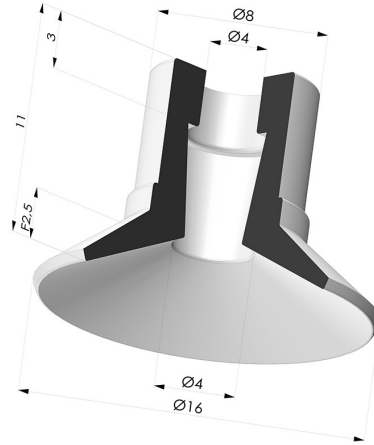

TECHNICAL INFORMATION

Range :	Suction cup
Category :	Plates
Series :	9
Height (in mm) :	11
Shape :	Plate
Contact lip diameter :	16 mm
inner barrel diameter :	4 mm
Number of bellows :	0.5 Bellows
Horizontal force :	8.8 N
Vertical force :	4.4 N
Arrow :	2.5 mm

- Color: Gray
- Matter: Natural rubber
- Shore Hardness: SH50

Related products:

Separable Male Fitting M5

Product reference: 9MM5