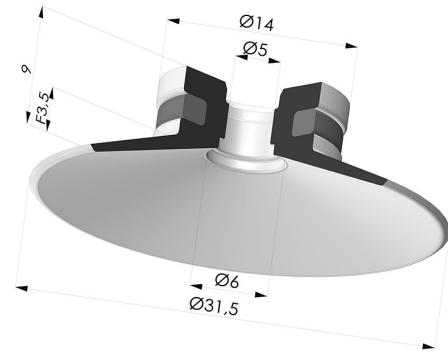

**TECHNICAL INFORMATION**

- Range :** Suction cup  
**Category :** Plates  
**Series :** 9  
**Height (in mm) :** 9  
**Shape :** Plate  
**Contact lip diameter :** 31.5 mm  
**inner barrel diameter :** 5 mm  
**Number of bellows :** 0.5 Bellows  
**Horizontal force :** 32 N  
**Vertical force :** 16 N  
**Arrow :** 3.5 mm

**Variants:**

Variant reference:  
**9 30SL A**

- Color: Red food-grade CE certification
- Matter: Silicone
- Shore Hardness: SH60

Variant reference:  
**9 30SLT A**

- Color: Translucent
- CE food certified
- Matter: Silicone
- Shore Hardness: SH60

Variant reference:  
**9 30NI A**

- Color: Black
- Matter: Nitrile
- Shore Hardness: SH50

**Related products:**

**Flat Suction Cup Series 9, Ø 30 mm**  
 Product reference: 9 30-- 18

**Flat Suction Cup Series 9, Ø 30 mm**  
 Product reference: 9 30-- FM5

**Flat Suction Cup Series 9, Ø 30 mm**  
 Product reference: 9 30-- FM5PAL